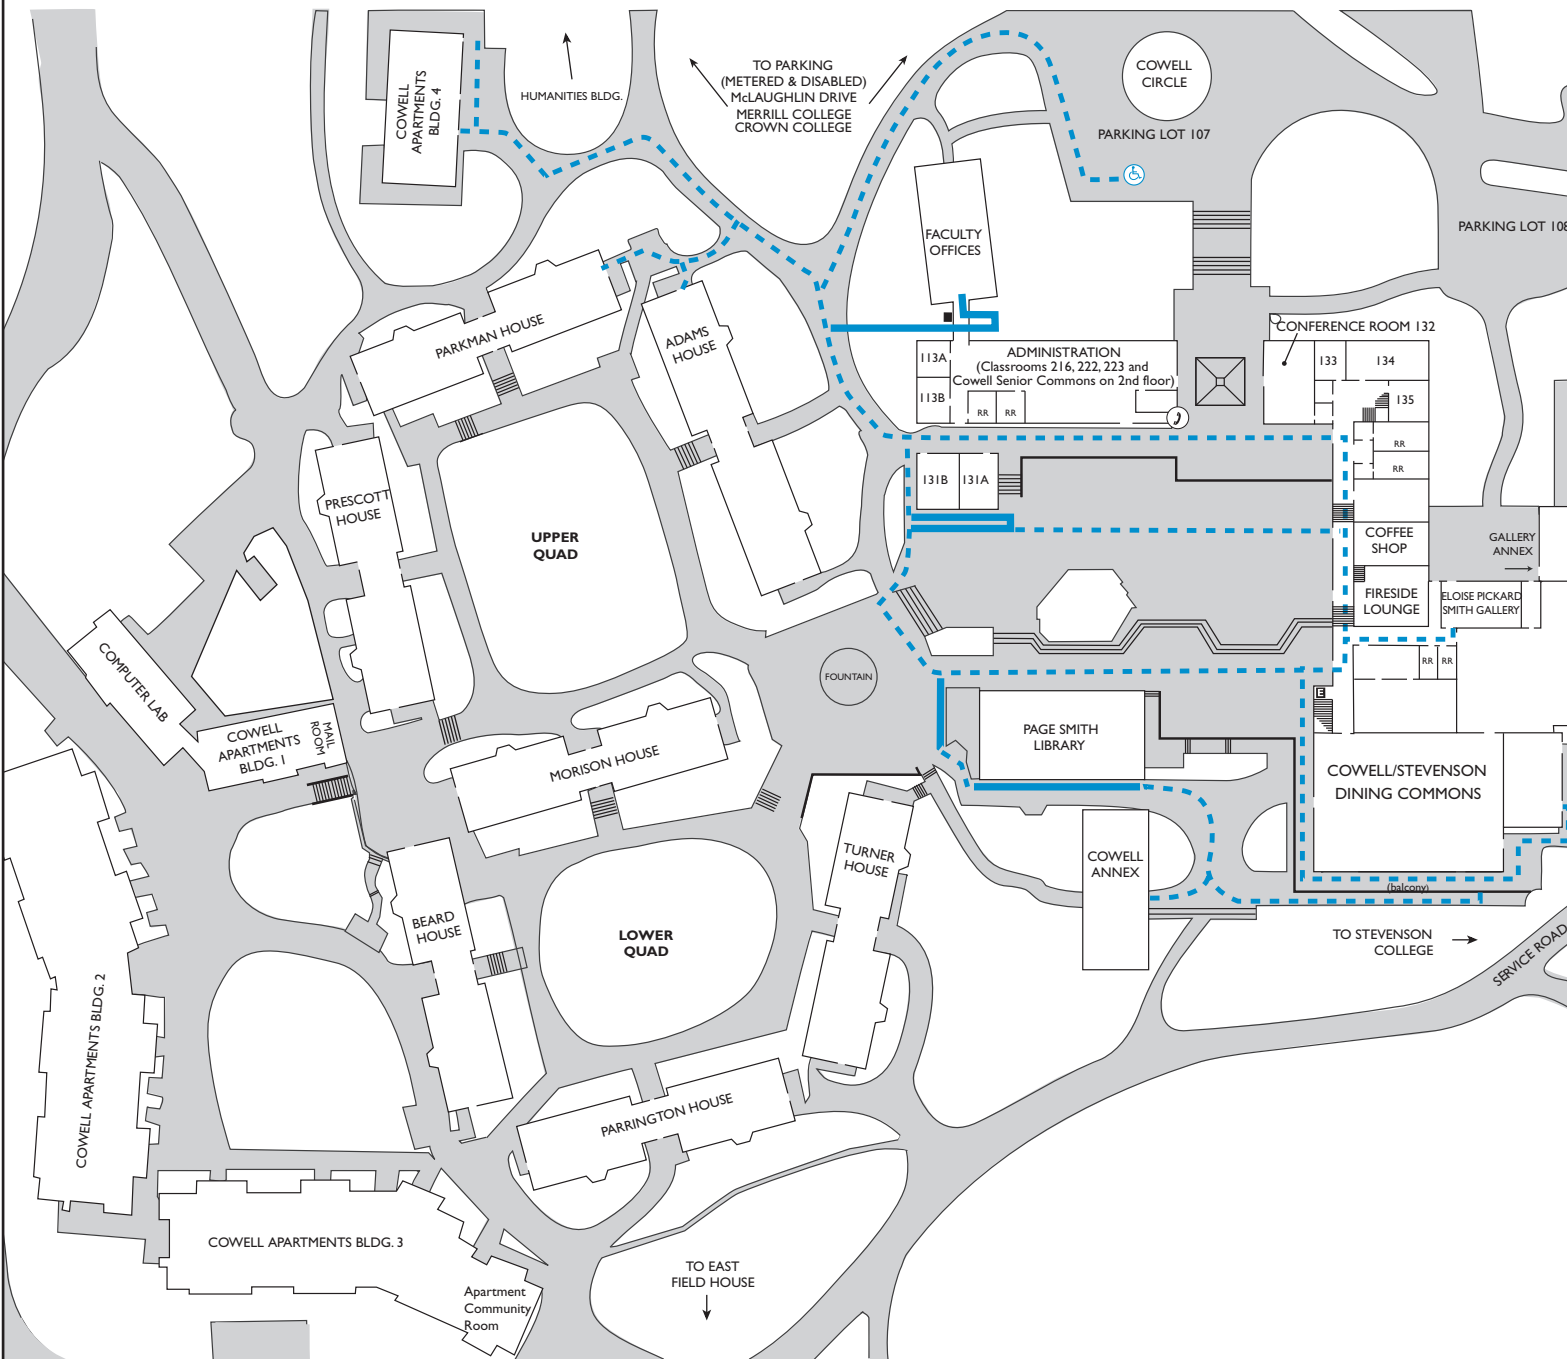

COWELL COLLEGE

- Disabled parking space
- Disabled access path
- Disabled access ramp
- Power-assisted doors
- Emergency blue light phone
- Public phone
- Metered parking
- Campus shuttle stop
- Santa Cruz Metro bus stop
- Stairs
- Elevator
- Restrooms

REV 9/11