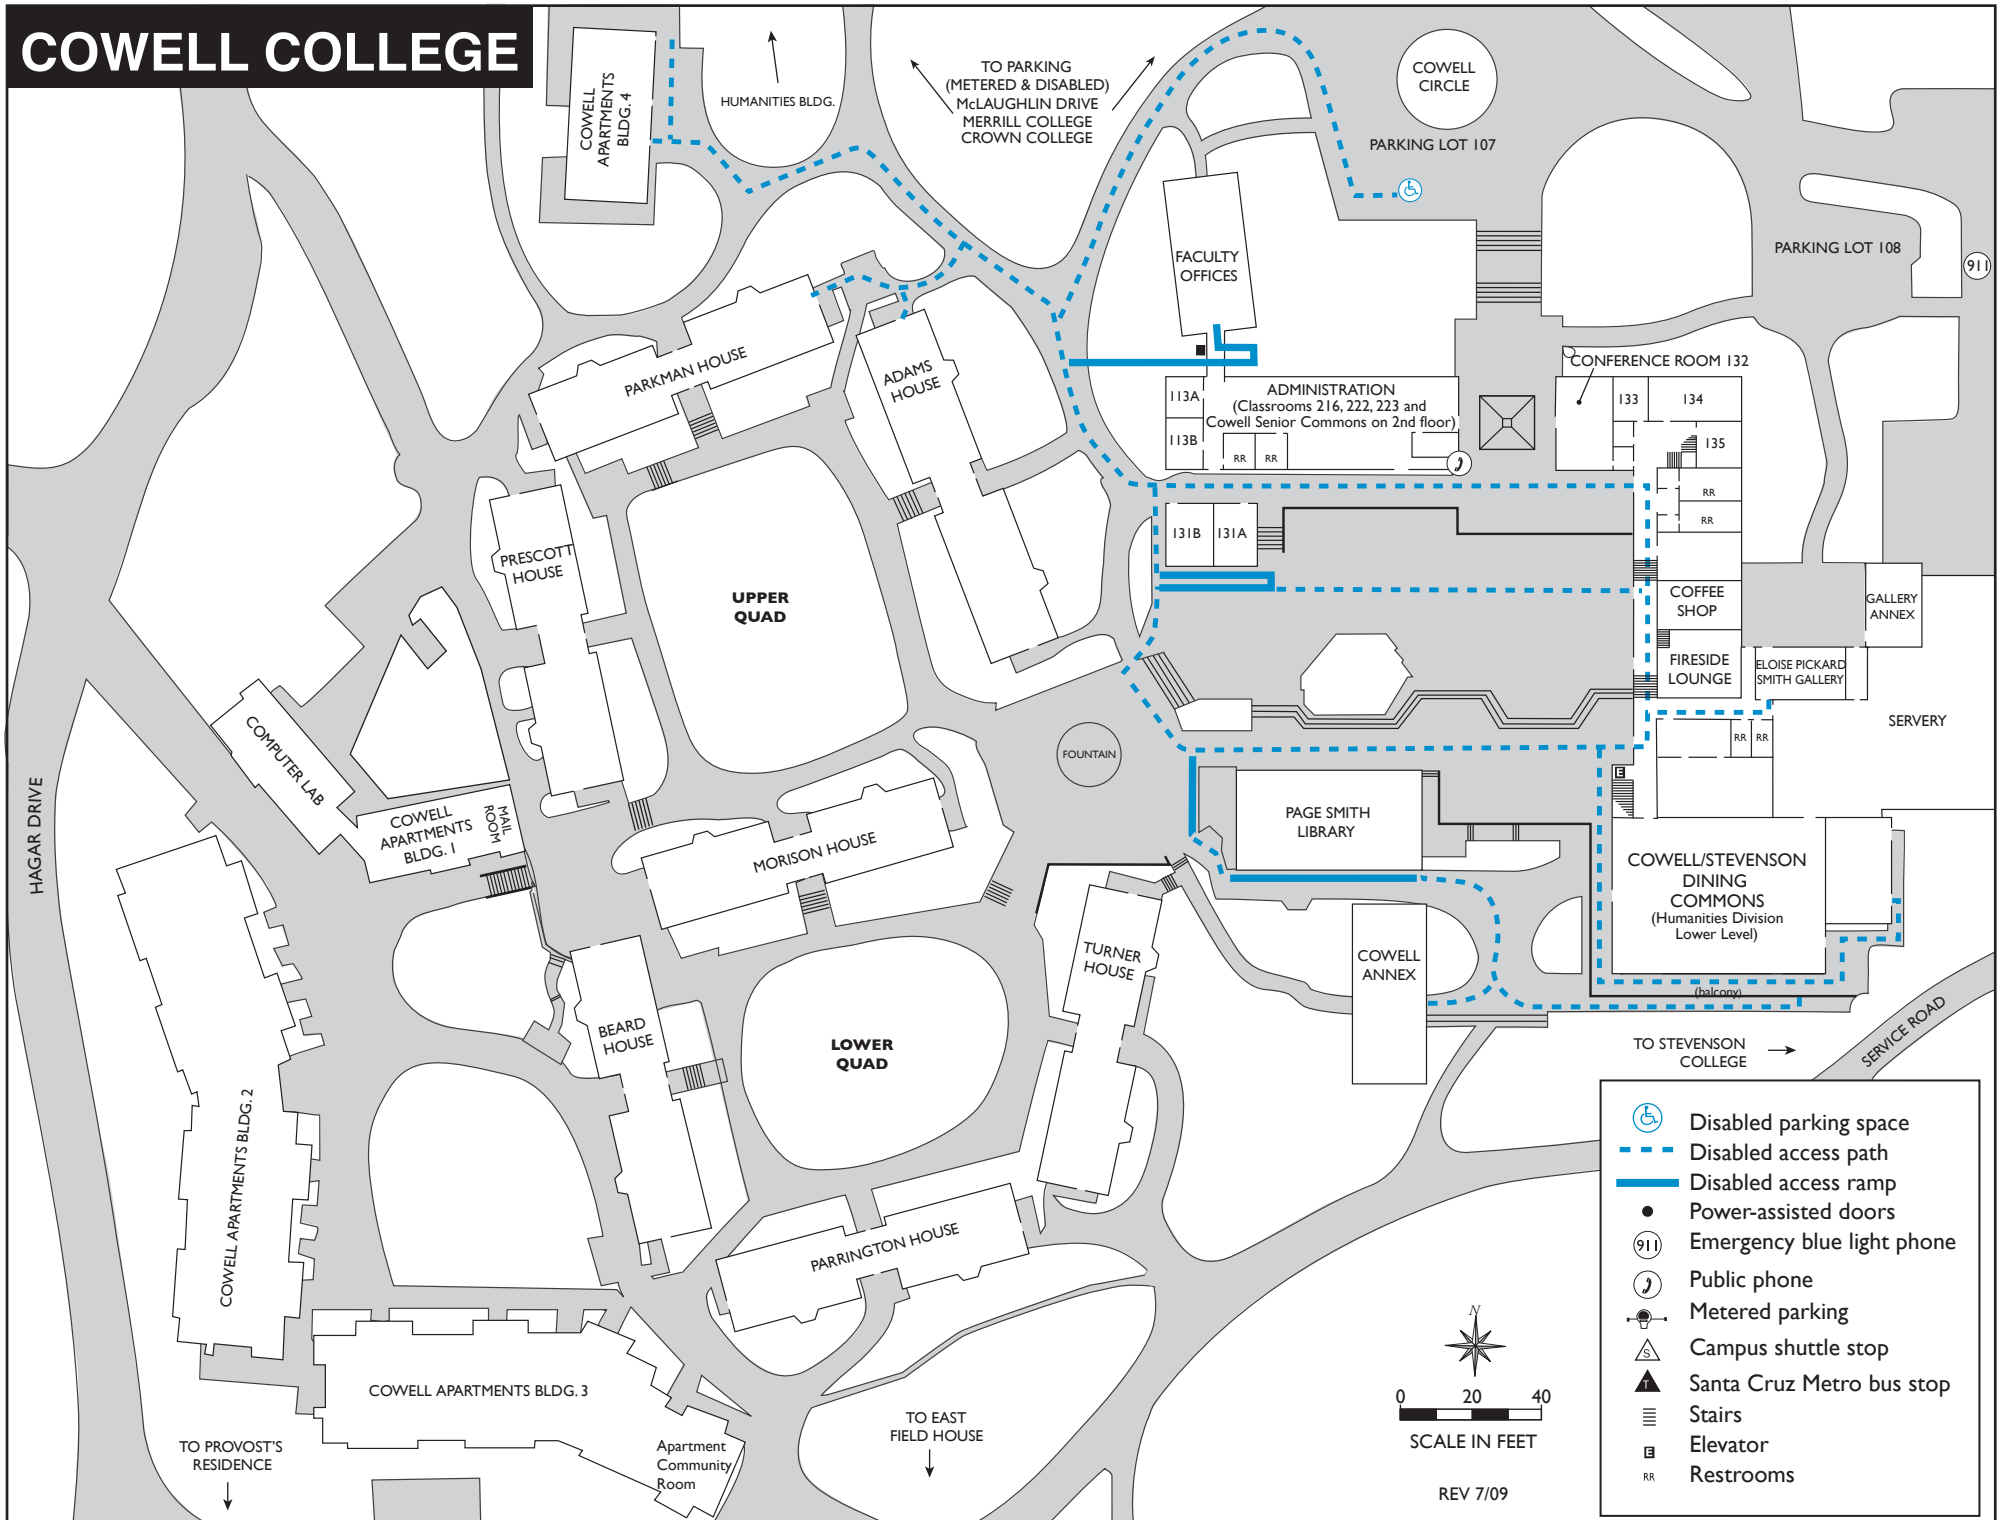

COWELL COLLEGE

HAGAR DRIVE

TO PARKING
(METERED & DISABLED)
McLAUGHLIN DRIVE
MERRILL COLLEGE
CROWN COLLEGE

COWELL CIRCLE
PARKING LOT 107

PARKING LOT 108

911

HUMANITIES BLDG.

COWELL APARTMENTS
BLDG. 4

131B 131A

COFFEE SHOP

GALLERY ANNEX

FIRESIDE LOUNGE

ELOISE PICKARD SMITH GALLERY

SERVERY

FOUNTAIN

PAGE SMITH LIBRARY

COWELL/STEVENSON
DINING
COMMONS
(Humanities Division
Lower Level)

COMPUTER LAB

COWELL APARTMENTS
BLDG. 1
MAIL ROOM

MORISON HOUSE

COWELL ANNEX

TURNER HOUSE

TO STEVENSON COLLEGE →

SERVICE ROAD